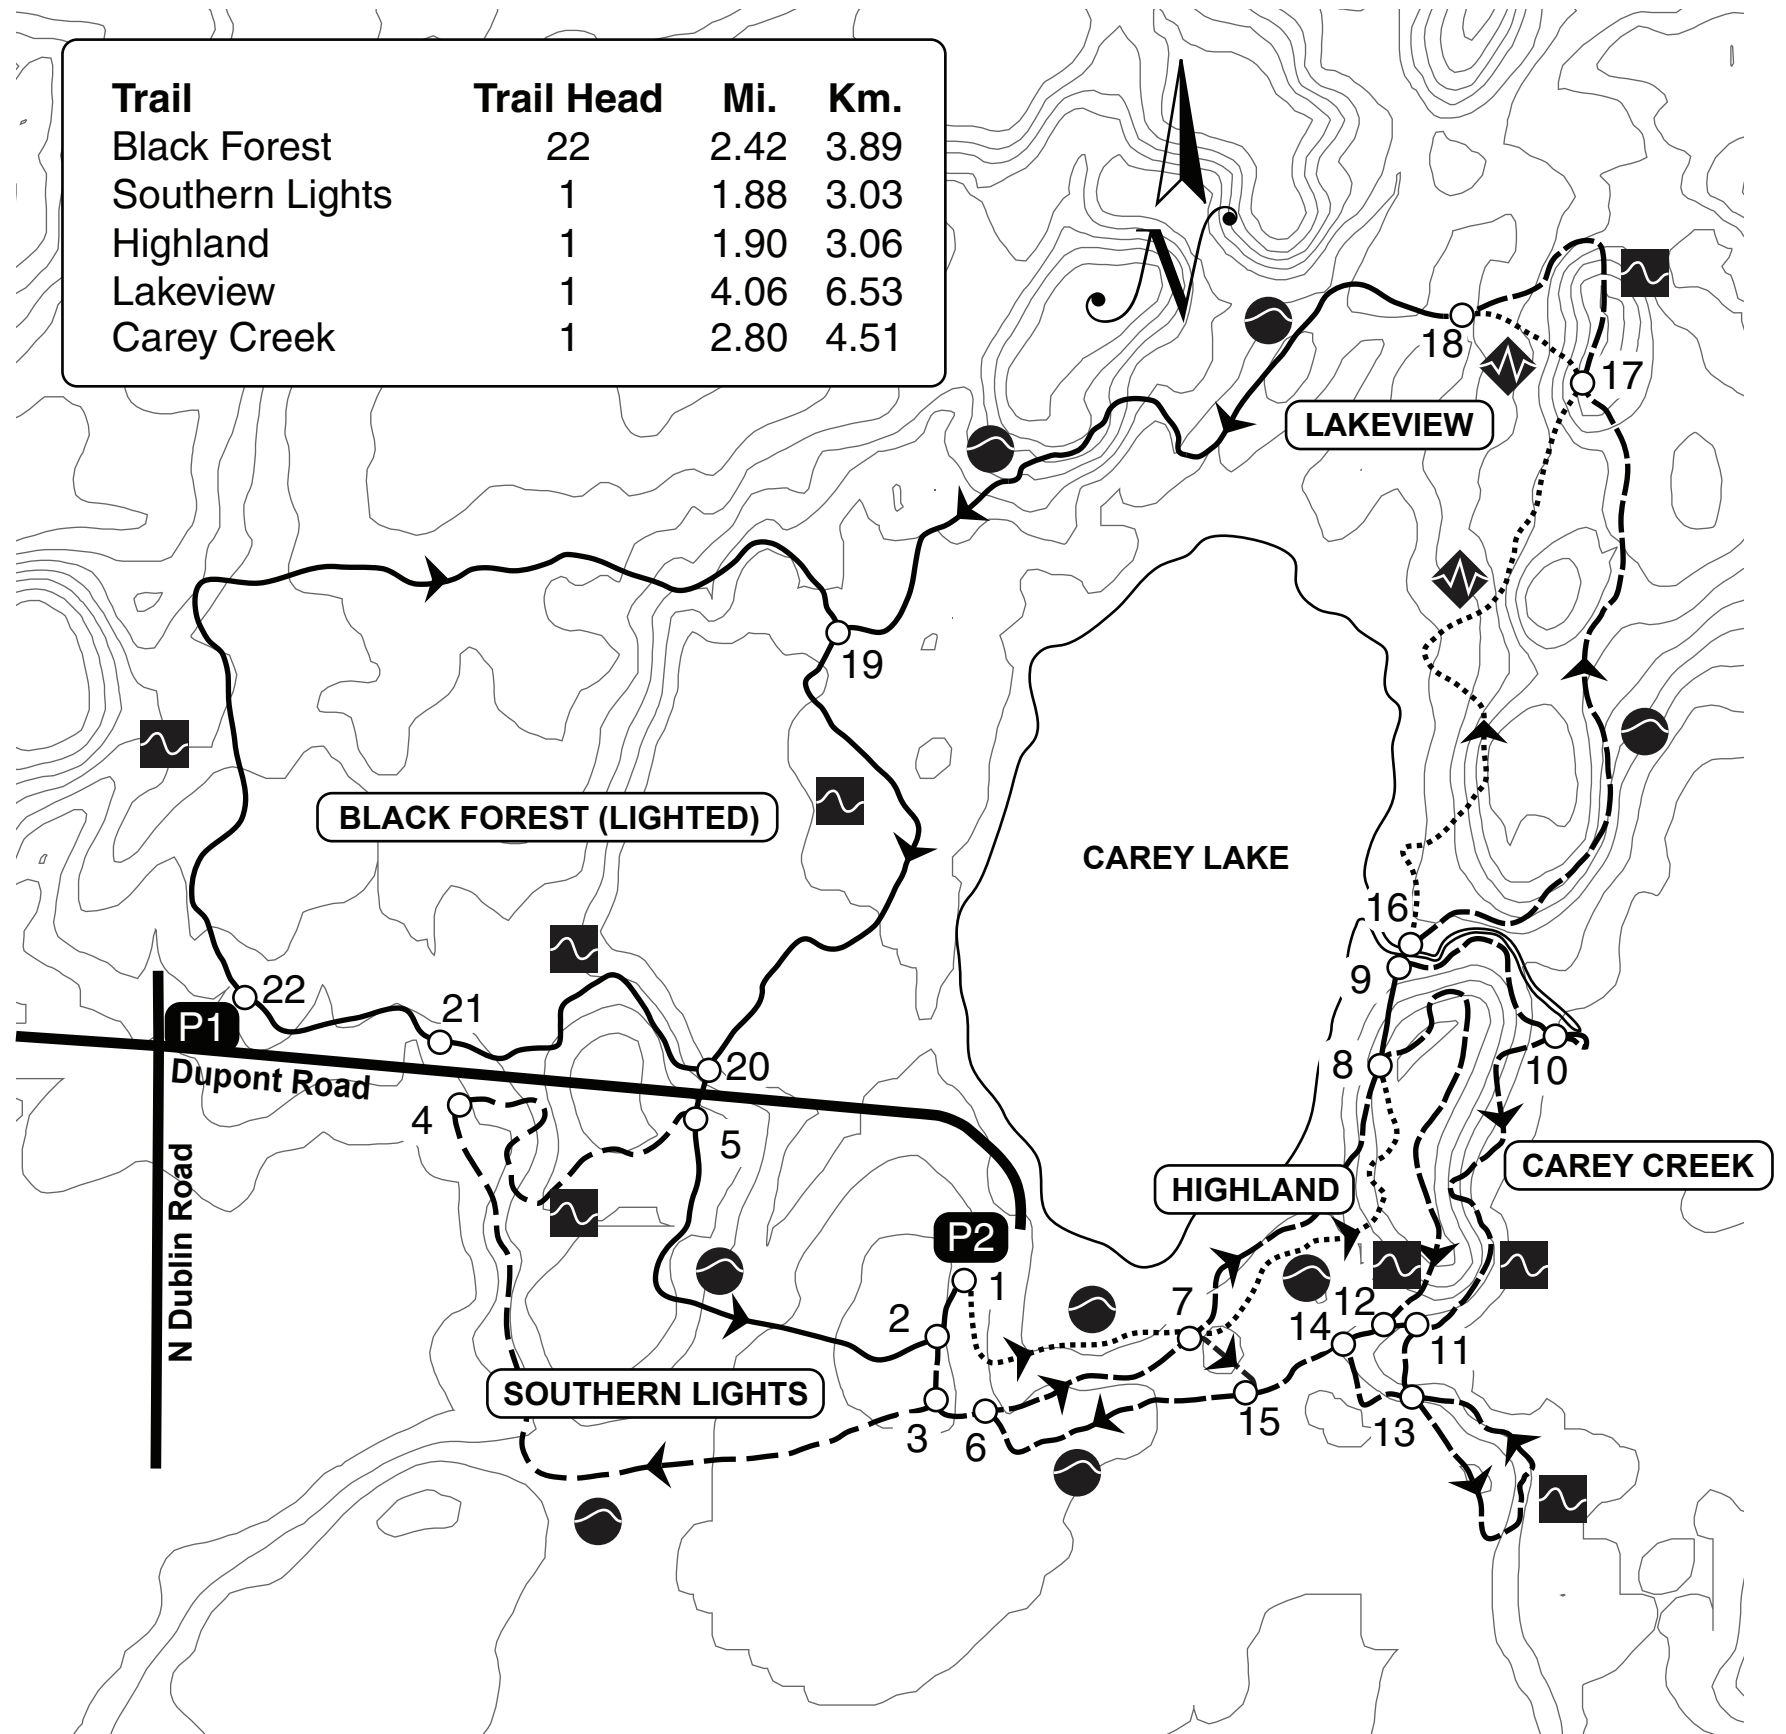

# CAREY LAKE CROSS COUNTRY SKI TRAIL SYSTEM

Trails are managed by the  
Hibbing Parks and Recreation.

Trail lengths are measured from  
the start of a trail head and back to  
the trail head.

For more information, visit:  
<http://www.HibbingNordic.org>

## LEGEND

Trail Direction

Combination Trail

Classical-Only Trail

Skate-Only Trail

Trail Head / Parking

Trail Intersections

Trail Difficulty

Easiest

More Difficult

Most Difficult

WE'RE ORE AND MORE.

Trail	Trail Head	Mi.	Km.
Black Forest	22	2.42	3.89
Southern Lights	1	1.88	3.03
Highland	1	1.90	3.06
Lakeview	1	4.06	6.53
Carey Creek	1	2.80	4.51

WE'RE ORE AND MORE.